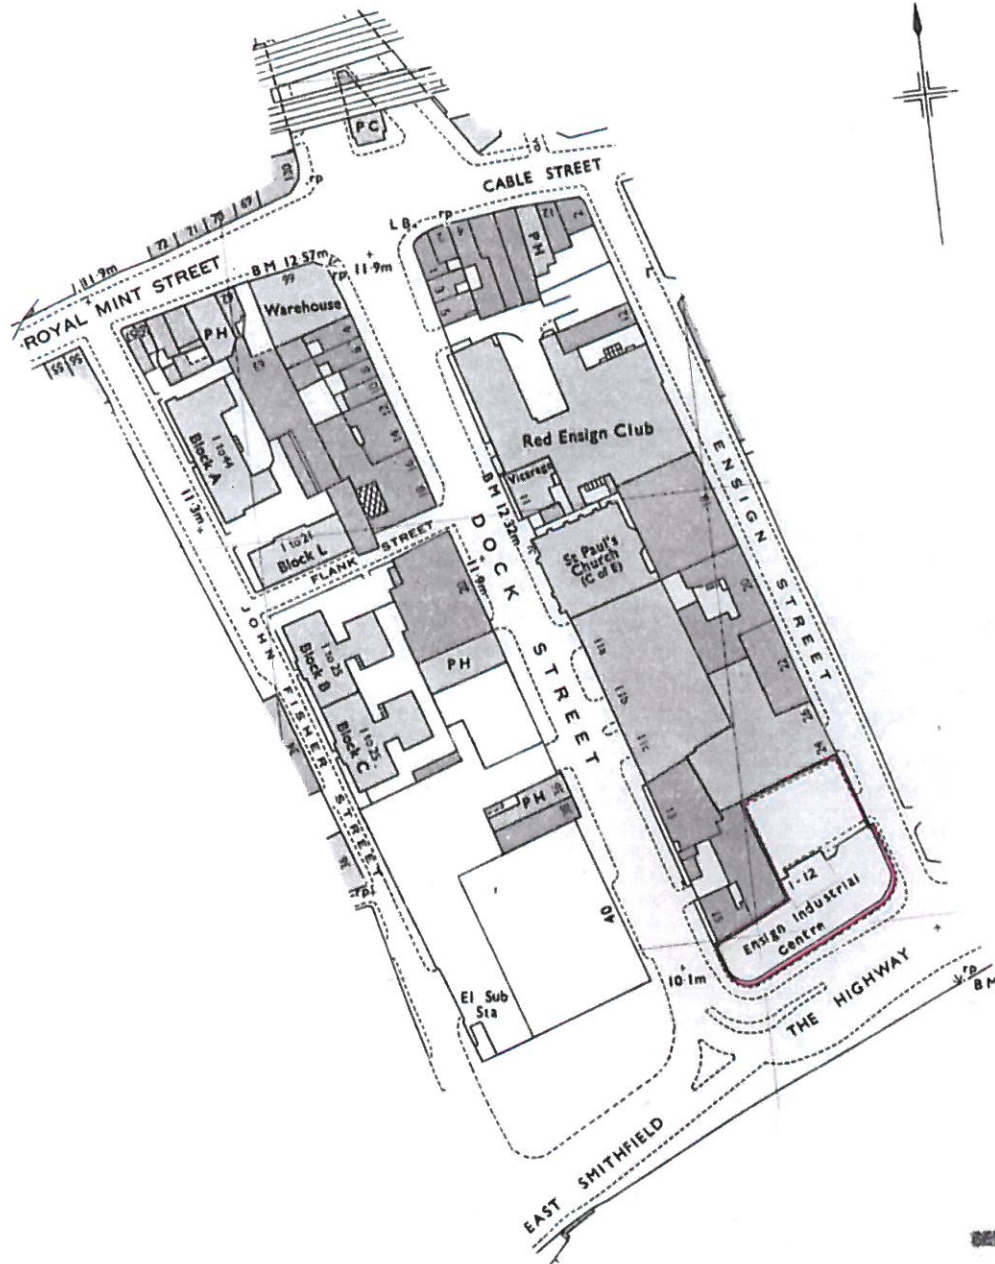

H.M. LAND REGISTRY		TITLE NUMBER	
		EGL 200172	
ORDNANCE SURVEY PLAN REFERENCE ©	COUNTY	SHEET	NATIONAL GRID
	GREATER LONDON		TQ 3480
SECTION			C
Scale: 1/1250		© Crown copyright 1987	

BOROUGH OF TOWER HAMLETS

Old Reference LN VII 77 D  
67 P

SEE SUPPLEMENTARY PLAN

This is a print of the view of the title plan obtained from Land Registry showing the state of the title plan on 16 April 2009 at 16:24:41. This title plan shows the general position, not the exact line, of the boundaries. It may be subject to distortions in scale. Measurements scaled from this plan may not match measurements between the same points on the ground. See Land Registry Public Guide 19 - Title Plans and Boundaries.